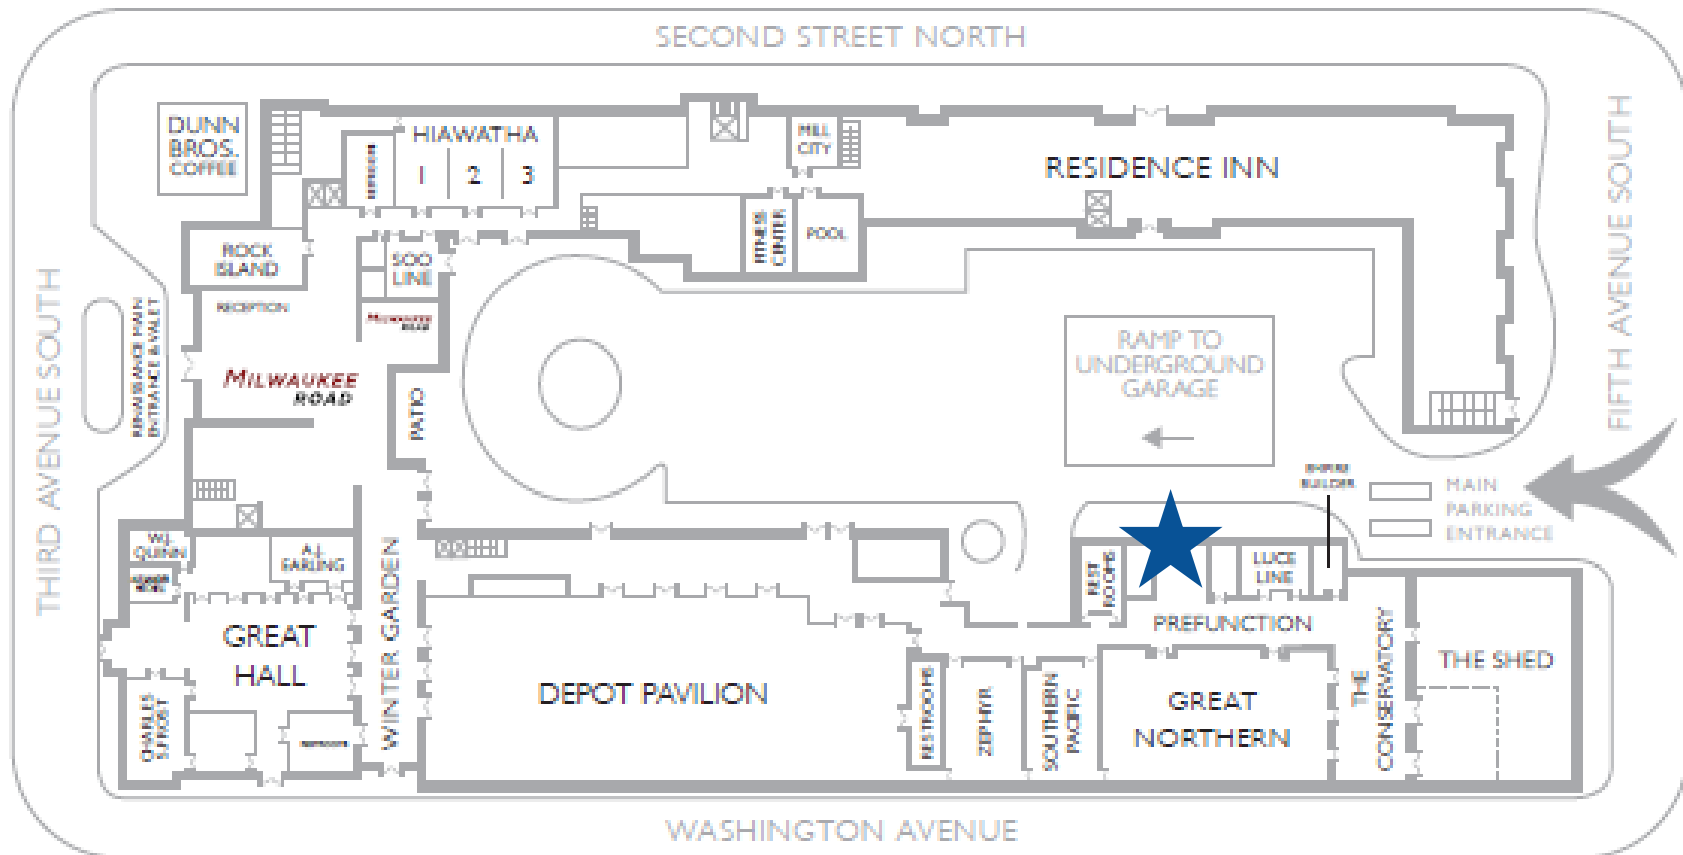

# HARD HAT & Black Tie

- Parking is available in the surface lot and the underground garage at The Depot.
- Access to both lots is off of 5th Avenue South.
- If parking in the surface lot, please enter the event at the Pre-Function space (blue star above).
- If parking in the underground garage, take the Great Northern elevators to the main floor.
- Questions? Contact Events at [events@tchabitat.org](mailto:events@tchabitat.org).